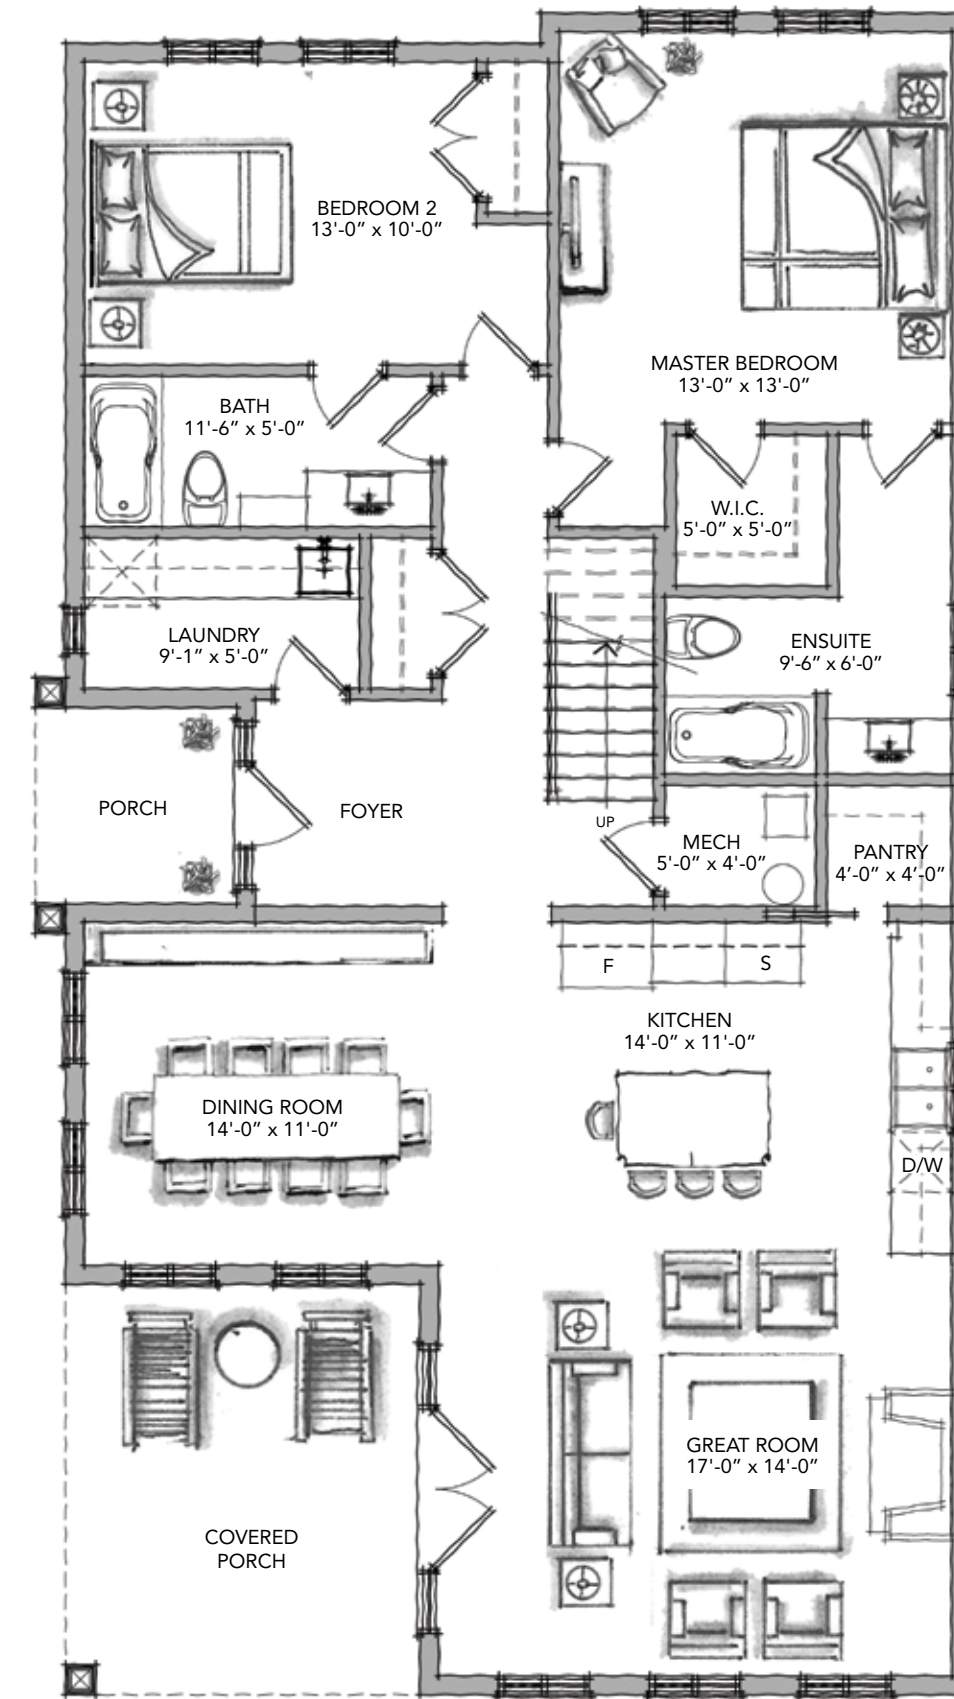

THE MACDONALD

GROUND FLOOR 1,461 SQ. FT.
LOFT 588 SQ. FT.

3 BEDROOMS
3 BATHROOMS

ELEVATION A

ELEVATION B

GROUND FLOOR

LOFT

VAULTED BELOW