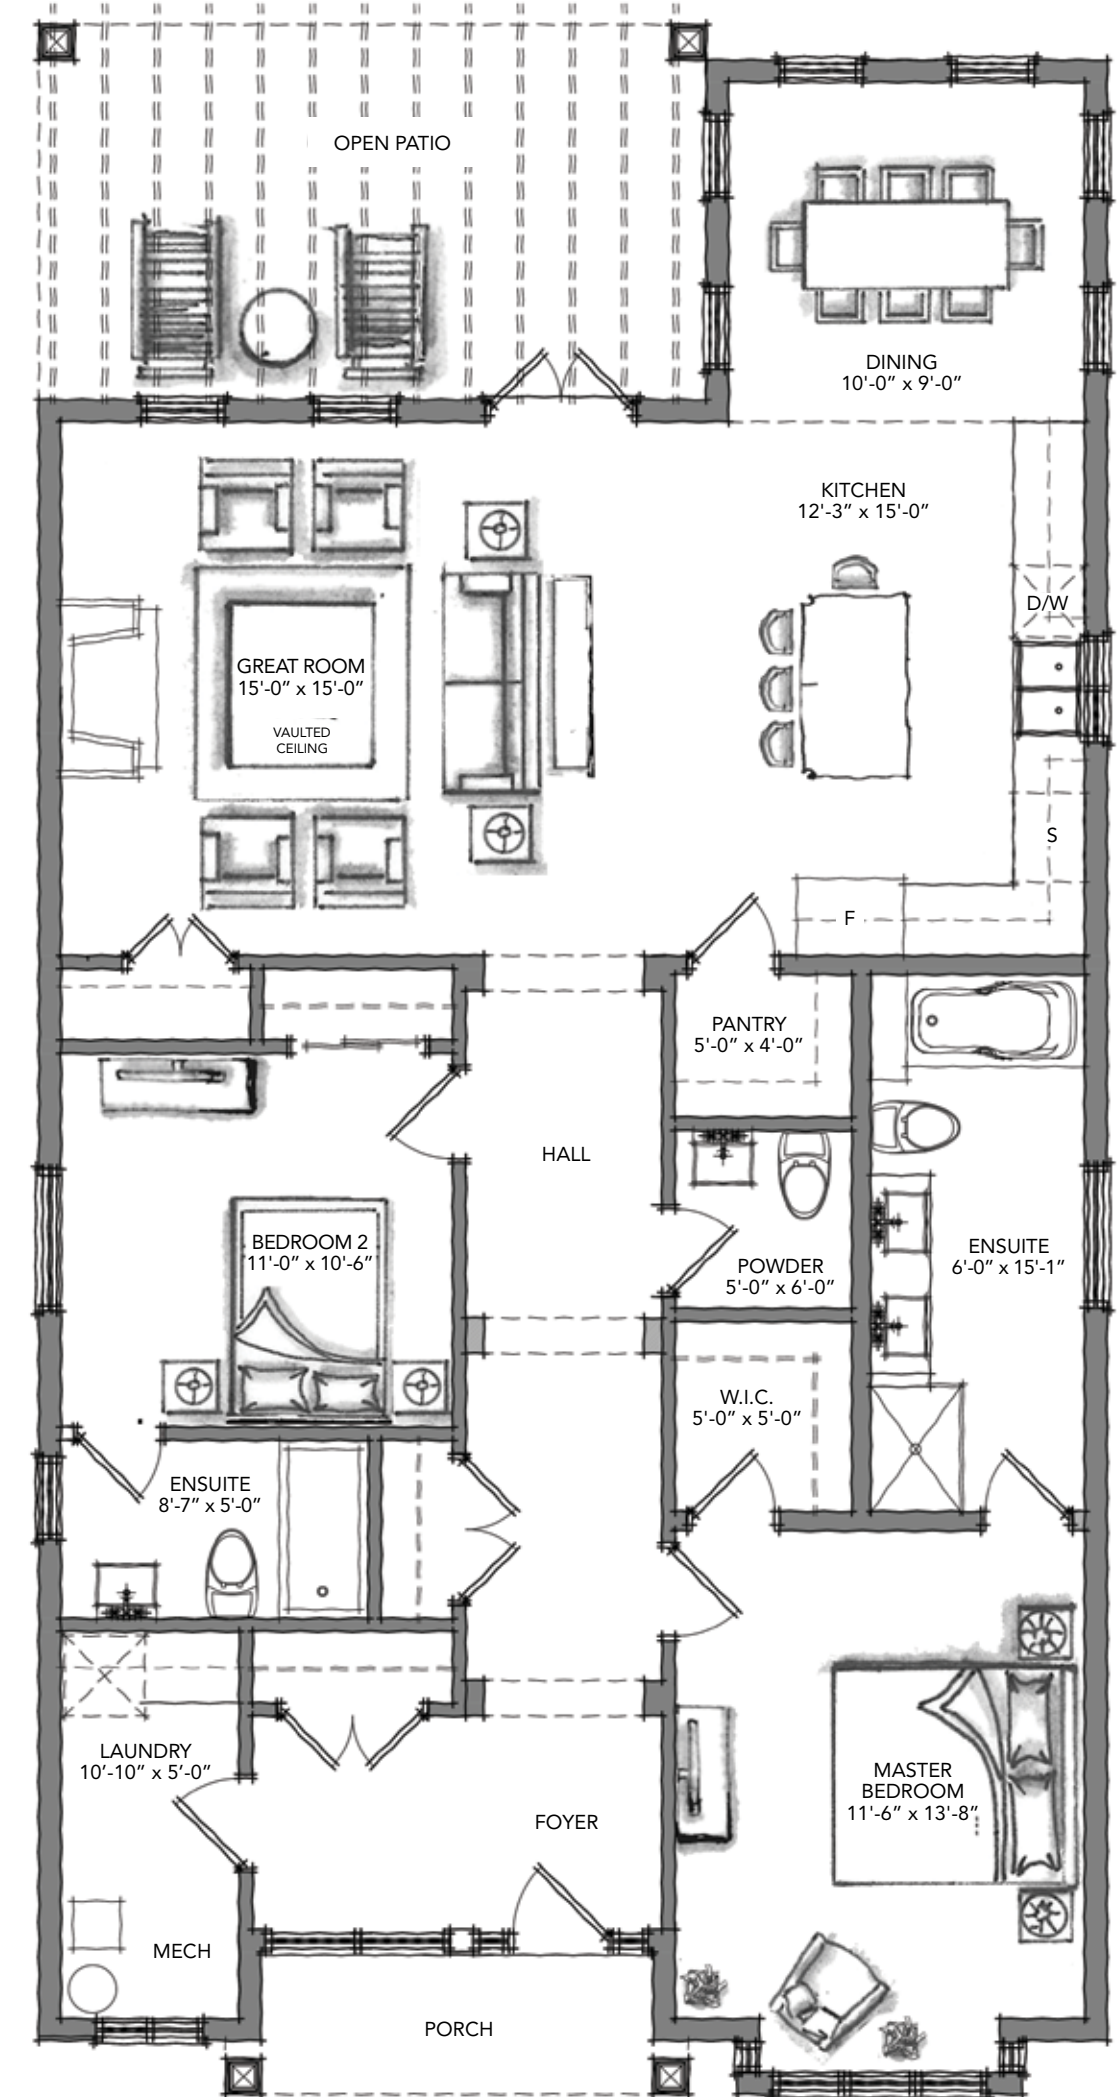

GROUND FLOOR